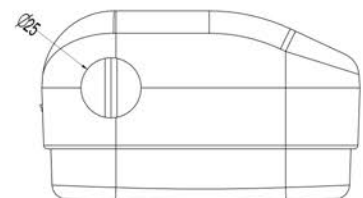

TD DIRECTION LAMP NASO FOR PIPE CONNECTION

Features

- 1 Functions: Turn indicator
- Specially designed for US Market
- Stainless Steel Reflectors
- Decorative back cover
- Perfect seating system
- Mounting: on \varnothing 26mm pipe with 3 holes as shown
- % 100 tested before delivery

PARTS	PARTS NAME	PARTS NO
	TD DIRECTION LAMP NASO FOR PIPE CONNECTION	0001.3202.XXX

BULB	LENS
12 V P 21 W 0001.2027.000	AMBER 0001.0018.000