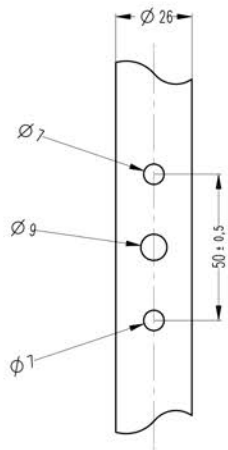

TD DIRECTION LAMP NASO FOR PIPE CONNECTION

Features

- 1 Functions: Turn indicator
- Specially designed for US Market
- Stainless Steel Reflectors
- Decorative back cover
- Perfect seating system
- Mounting: on \varnothing 26mm pipe with 3 holes as shown
- % 100 tested before delivery

PARTS	PARTS NAME	PARTS NO
	TD DIRECTION LAMP NASO FOR PIPE CONNECTION	0001.3202.XXX

BULB	LENS
12 V P 21 W 0001.2027.000	AMBER 0001.0018.000