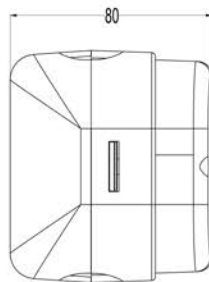

TD DIRECTION LAMP NASO FOR PIPE CONNECTION

Features

- 1 Functions: Turn indicator
- Specially designed for US Market
- Stainless Steel Reflectors
- Decorative back cover
- Perfect seating system
- Mounting: on \varnothing 26mm pipe with 3 holes as shown
- % 100 tested before delivery

PARTS	PARTS NAME	PARTS NO
	TD DIRECTION LAMP NASO FOR PIPE CONNECTION	0001.3202.XXX

BULB	LENS
12 V P 21 W 0001.2027.000	AMBER 0001.0018.000