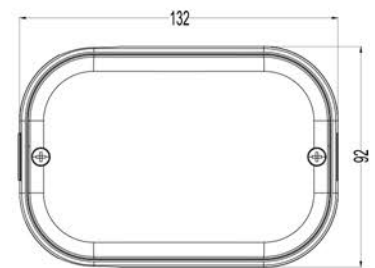

TD DIRECTION LAMP NASO FOR PIPE CONNECTION

Features

- 1 Functions: Turn indicator
- Specially designed for US Market
- Stainless Steel Reflectors
- Decorative back cover
- Perfect seating system
- Mounting: on \varnothing 26mm pipe with 3 holes as shown
- % 100 tested before delivery

PARTS	PARTS NAME	PARTS NO
	TD DIRECTION LAMP NASO FOR PIPE CONNECTION	0001.3202.XXX

BULB	LENS
12 V P 21 W 0001.2027.000	AMBER 0001.0018.000